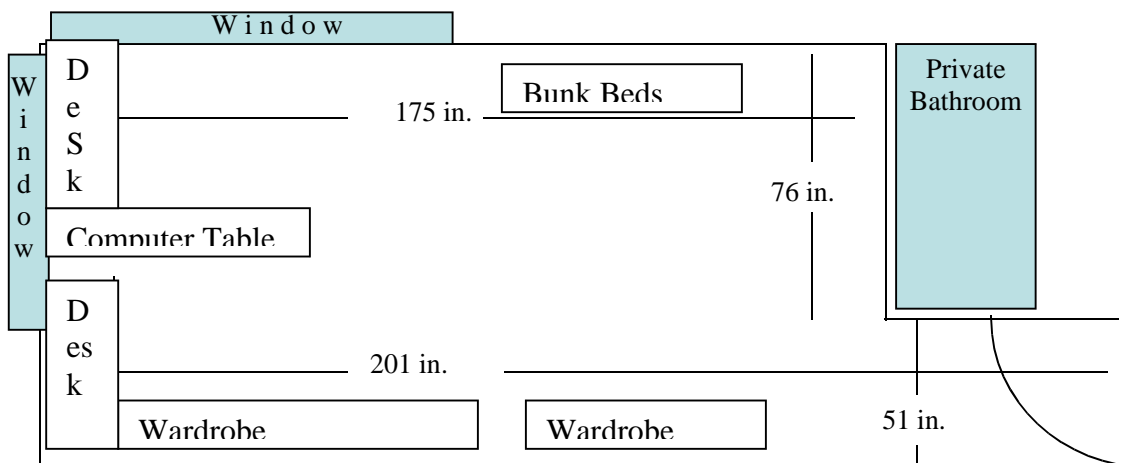

Closing Standard Room Arrangement 2010

Standard L Room Arrangement

Standard Arrangement

- 2 x Wardrobe – 36" x 24" – x 2
- 2 x Desk – 45" x 22" – x 2
- 1 x Bunk beds – 81" x 37"
- 1 x Computer Table – 48" x 21"

Computer desk can also be at the end of the beds.