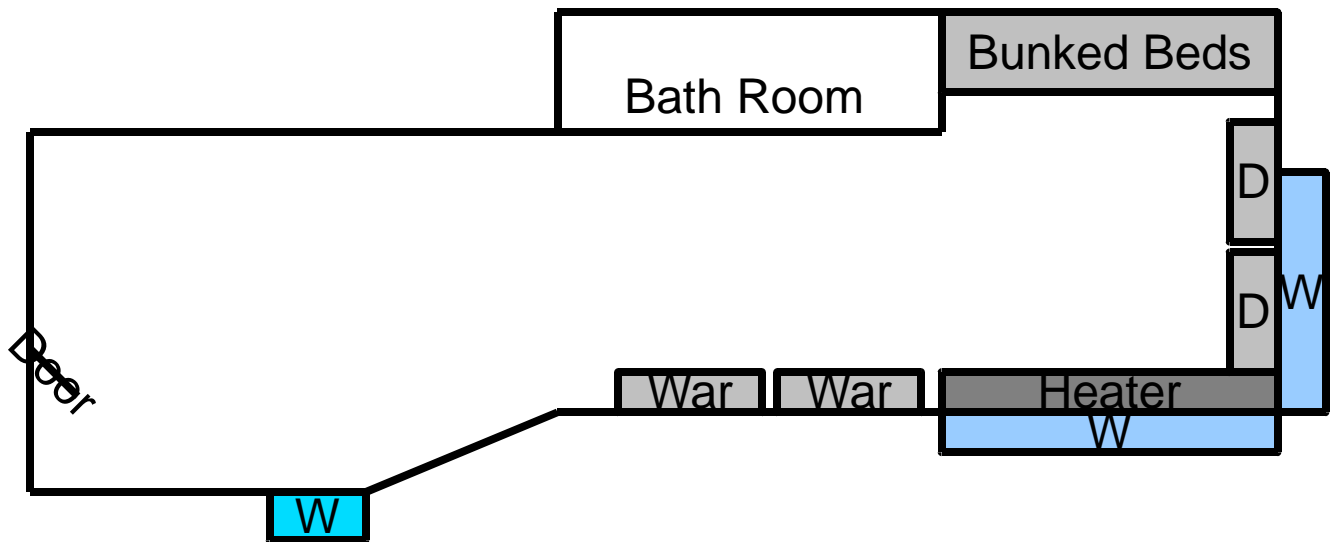

Closing Standard Room Arrangement 2010

Standard L Room Arrangement

Standard Arrangement

- 2 x Wardrobe – 36" x 24" – x 2
- 2 x Desk – 45" x 22" – x 2
- 1 x Bunk beds – 81" x 37"
- 1 x Computer Table – 48" x 21"

Computer desk can also be at the end of the beds.