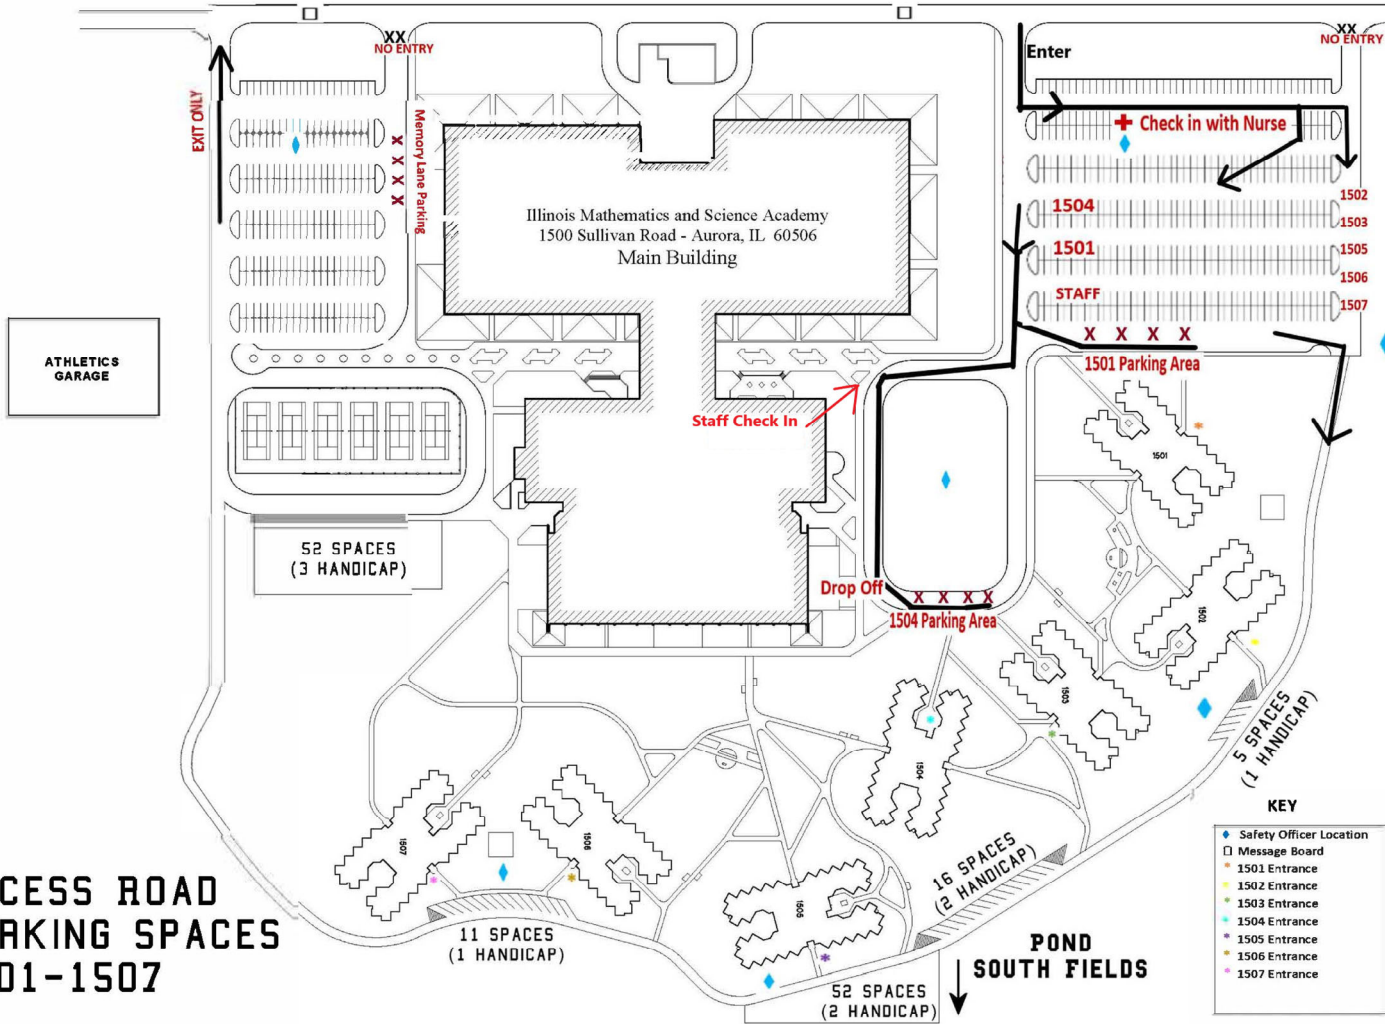

Sullivan Road

EXIT ONLY

XX NO ENTRY

Memory Lane Parking

Illinois Mathematics and Science Academy
1500 Sullivan Road - Aurora, IL 60506
Main Building

ATHLETICS GARAGE

52 SPACES
(3 HANDICAP)

Staff Check In

Drop Off

1504 Parking Area

1501 Parking Area

5 SPACES
(1 HANDICAP)

11 SPACES
(1 HANDICAP)

POND SOUTH FIELDS

52 SPACES
(2 HANDICAP)

KEY

- ◆ Safety Officer Location
- Message Board
- 1501 Entrance
- 1502 Entrance
- 1503 Entrance
- 1504 Entrance
- 1505 Entrance
- 1506 Entrance
- 1507 Entrance

ACCESS ROAD
PARKING SPACES
1501-1507